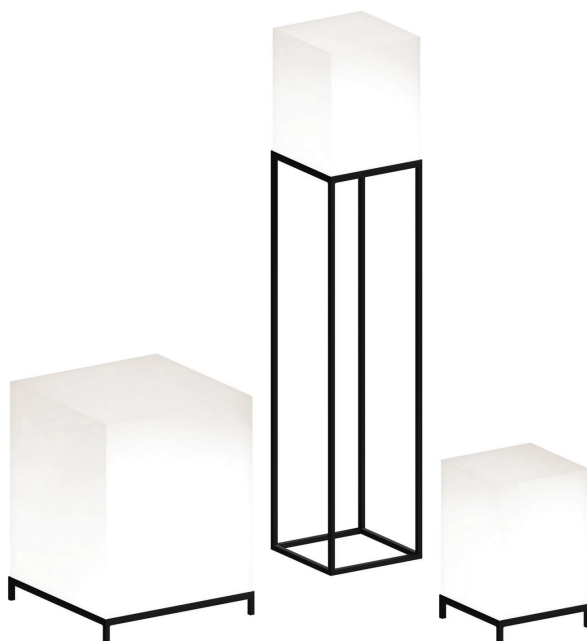

STARCUBE

Design: Maurizio Peregalli

Frame: Gunmetal colour

Diffusor: Opaline acrylic resin

Dimensions: 31 x 31 x H 155 cm / 51 x 51 x H 65 cm / 31 x 31 x H 47 cm

Frame Finishes

Gunmetal

Diffusor Finishes

Opaline acrylic resin