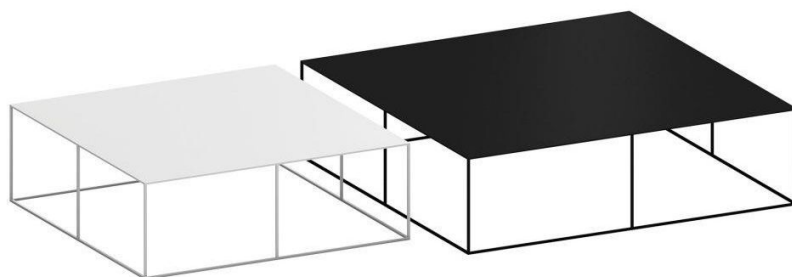

SLIM IRONY

Design: Maurizio Peregalli

Year: 2014

Frame/top: Copper black sand-touch / Embossed white

Dimensions: 70 x 70 x H 34 cm / 100 x 100 x H 34 cm / 124 x 124 x H 34 cm

Frame and top finishes

Copper black sand-touch

Embossed white