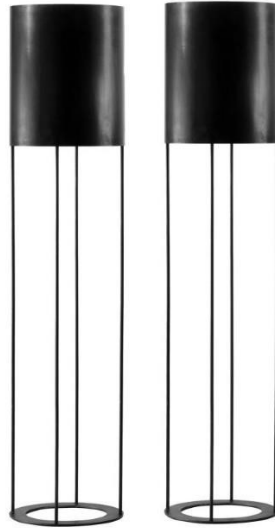

# ISTANBUL Lamp

**Design:** Maurizio Peregalli

**Year:** 2012

**Frame:** Phosphatized sheet steel

**Diffuser:** Black phosphatized sheet steel

**Dimensions:** Ø 35 x H 155 cm / Ø 35 x H 175 cm

## **Characteristics and maintenance instructions:**

BIG IRONY products have intentionally not been painted because it is the surface irregularity the characteristic which makes them so special. The daily use will form stains forming a patina which renders the surface even more beautiful. To clean it use a non aggressive/soft detergent as it would be wood.

## **Frame and diffuser Finish**

Phosphatized sheet steel