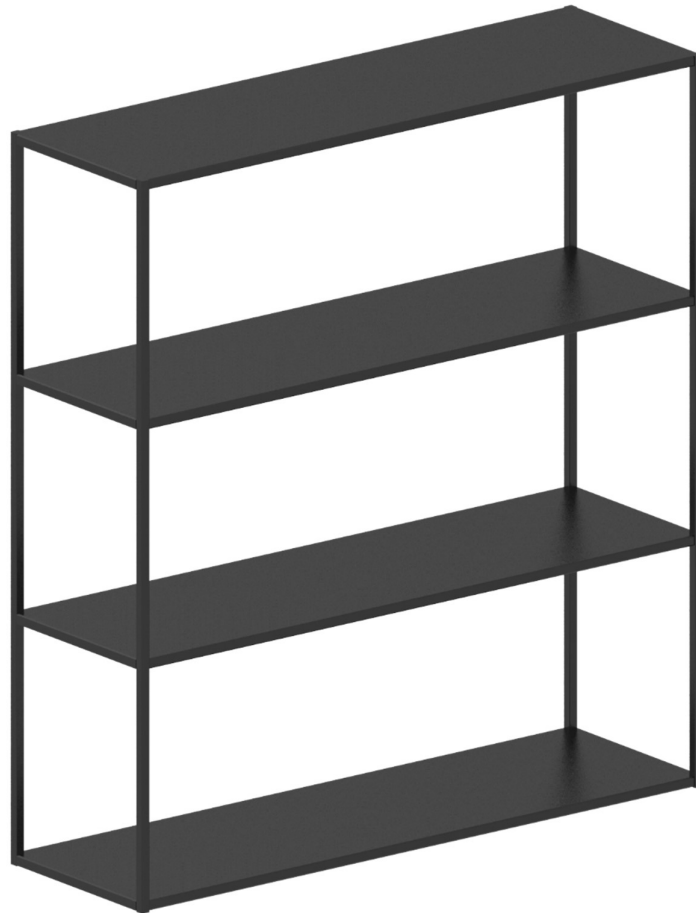

EASY IRONY Console module

Design: Maurizio Peregalli 2021

Struttura e ripiani: Nero ramato sablé / Bianco gofrato

Frame and shelves: Copper black sand-touch / Embossed white

Dimensions: 104 x 32 x H 114 cm

Frame and shelves Finishes

Copper black sand-touch

Embossed white