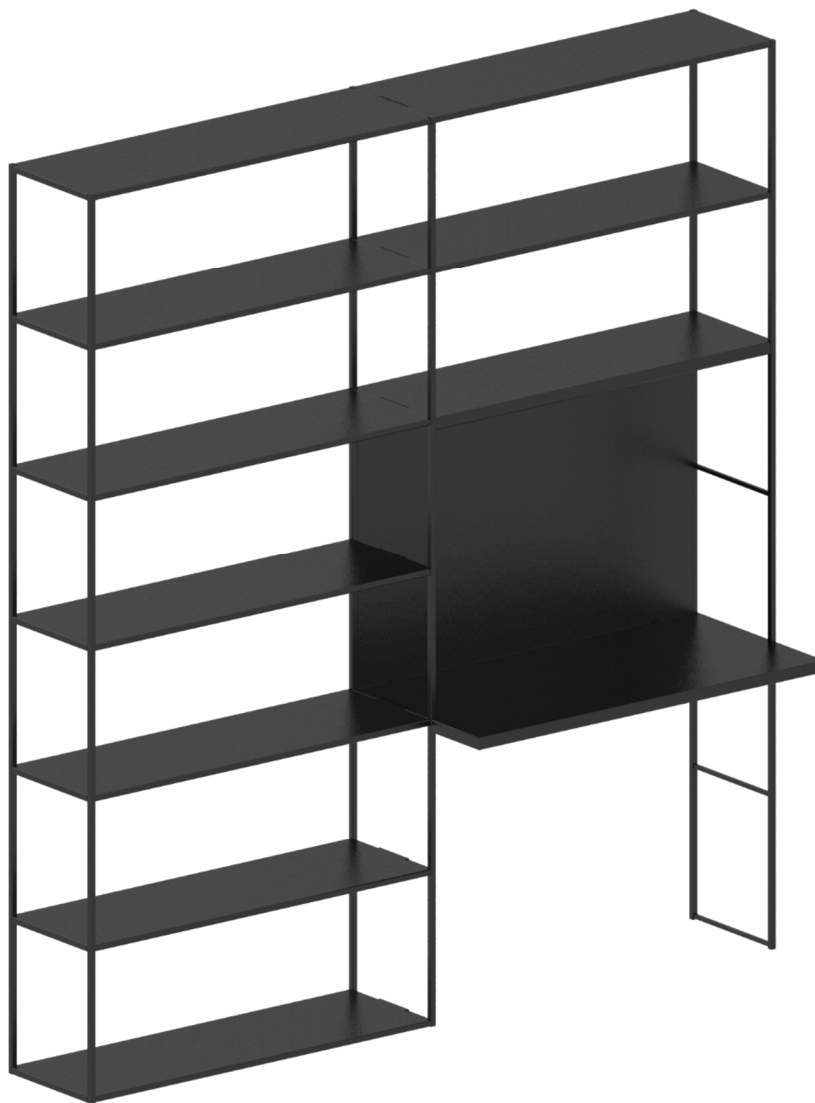

EASY IRONY Bureau

Design: Maurizio Peregalli 2021

Montanti e ripiani: Nero ramato sablé / Bianco goffrato

Uprights and shelves: Copper black sand-touch / Embossed white

Composition 1 module: 104 x 55 x H 226 cm

Composition 2 modules: 177 x 55 x H 226 cm

Composition 3 modules: 250 x 55 x H 226 cm

Frame Finishes

Copper black sand-touch

Embossed white