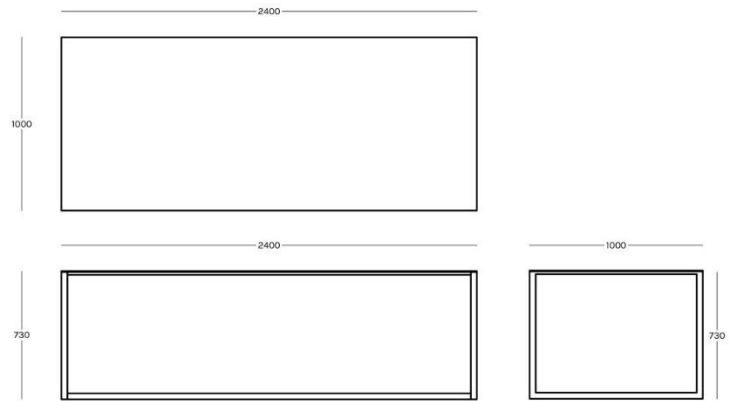

BIG BROTHER Table

Design: Maurizio Peregalli

Year: 2016

Frame: Copper black sand-touch

Top: Black HPL / Rusty finish HPL

Dimensions: 200 x 90 x H 73 cm / 240 x 100 x H 73 cm

Frame Finish

Copper black sand-touch