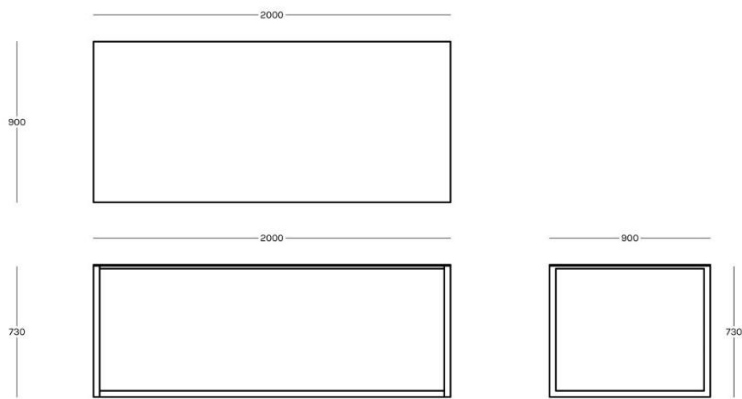

BIG BROTHER Table

Design: Maurizio Peregalli

Year: 2016

Frame: Copper black sand-touch

Top: Black HPL / Rusty finish HPL

Dimensions: 200 x 90 x H 73 cm / 240 x 100 x H 73 cm

Frame Finish

Copper black sand-touch