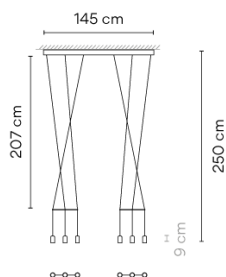

Wireflow lineal

VIBIA

0338

Design By Arik Levy

Wireflow designed by Arik Levy. Linear hanging lamp. Its appearance, as a structure of fine cables finished with six 4,5W LED terminals, is ideal for discretely connecting with classic chandelier models, taking this type of lamp to a new, groundbreaking and futuristic dimension. Employing CREA product configurator software, the design can be modified to adapt to your specific project requirements. Ideal for decorating large spaces, particularly ones with high ceilings, including hotel reception areas, retail sales points and food and drinks bars.

Model Sheet

Optional : Extra cable length
Min. quantity, upcharge and extra lead time apply [EN]

Finish	04 Black RAL 9005
LED temperature color	2700 K
Dimming	1-10V PUSH Optional DALI Min. quantity, upcharge and extra lead time apply [EN]
Installation type	Surface Canopy

Materials Body: Aluminum
Horizontal rods: Steel
Ceiling rose: Aluminum

Light source 6 x LED 4,48W 350mA
D

LED CRI>90 2942 lm 109
2700 K

Driver CC - Constant Current 350
110-240 V 50/60 HZ

Remarks Linear canopy

Application Hanging lamps

Packaging 1 Box
2.3 m x 0.2 m x 0.075 m
Gross weight 7.2
Net weight 5.3
Vol. 0.0345

Lighting effect

General Lighting

Lamp used to highlight a specific element.

Photometric Data

Efficiency	40.10%
Coordinate System	CG
Total Flux	2941.60 lm
Maximum Value	55.38 cd/klm