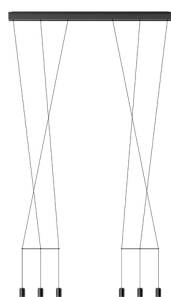

# Wireflow lineal

VIBIA

0338

Design By Arik Levy

Wireflow designed by Arik Levy. Linear hanging lamp. Its appearance, as a structure of fine cables finished with six 4,5W LED terminals, is ideal for discretely connecting with classic chandelier models, taking this type of lamp to a new, groundbreaking and futuristic dimension. Employing CREA product configurator software, the design can be modified to adapt to your specific project requirements. Ideal for decorating large spaces, particularly ones with high ceilings, including hotel reception areas, retail sales points and food and drinks bars.

## Model Sheet

**Optional : Extra cable length**  
Min. quantity, upcharge and extra lead time apply [EN]

<b>Finish</b>	04 Black RAL 9005
<b>LED temperature color</b>	2700 K
<b>Dimming</b>	1-10V PUSH <b>Optional</b> DALI Min. quantity, upcharge and extra lead time apply [EN]
<b>Installation type</b>	Surface Canopy

**Materials** Body: Aluminum  
Horizontal rods: Steel  
Ceiling rose: Aluminum

**Light source** 6 x LED 4,48W 350mA  
D

**LED** CRI>90 2942 lm 109  
2700 K

**Driver** CC - Constant Current 350  
110-240 V 50/60 HZ

**Remarks** Linear canopy

**Application** Hanging lamps

**Packaging** 1 Box  
2.3 m x 0.2 m x 0.075 m  
Gross weight 7.2  
Net weight 5.3  
Vol. 0.0345