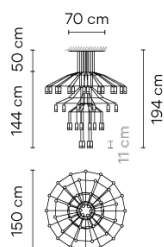

Wireflow chandelier

VIBIA

0377

Design By Arik Levy

Wireflow designed by Arik Levy. A hanging lamp which reviews and updates the chandelier look through an exercise of simplification that explores its essence and enhances its outline with great delicacy and at the same time a strong formal presence. Its appearance, as a structure of fine cables finished with 42 4.5W LED terminals, discretely connects with classic chandelier models, taking this type of lamp to a new, groundbreaking and futuristic dimension. Employing CREA product configurator software, the design can be modified to adapt to your specific project requirements.

Model Sheet

Optional : Extra cable length
Min. quantity, upcharge and extra lead time apply [EN]

Finish	04 Black RAL 9005
LED temperature color	2700 K
Dimming	DALI 1-10V Push Optional Casambi Min. quantity, upcharge and extra lead time apply [EN]
Installation type	Surface Canopy

Materials	Ceiling rose: Steel Body: Aluminum Horizontal rods: Steel
Light source	42 x LED 4,48W 350mA D
LED	CRI>90 20591 lm 109 2700 K
Driver	CC - Constant Current 350 100-240 V 50/60 HZ
	Dimmable LED
	IP20 Bi-volt 50-60Hz

Application	Hanging lamps
Packaging	2 Box 0.775 m x 0.775 m x 0.46 m Gross weight 53 Net weight 43 Vol. 0.5035

Lighting effect

General Lighting

Lamp for general lighting that equally distributes the light in all directions.

Photometric Data

Efficiency	39.88%
Coordinate System	CG
Total Flux	20591.30
Maximum Value	54.74