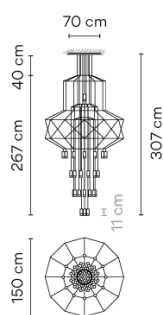

Wireflow chandelier

VIBIA

0374

Design By Arik Levy

Wireflow designed by Arik Levy. A hanging lamp which reviews and updates the chandelier look through an exercise of simplification that explores its essence and enhances its outline with great delicacy and at the same time a strong formal presence. Its appearance, as a structure of fine cables finished with 43 4.5W LED terminals, discretely connects with classic chandelier models, taking this type of lamp to a new, groundbreaking and futuristic dimension. Employing CREA product configurator software, the design can be modified to adapt to your specific project requirements.

Model Sheet

Optional : Extra cable length
Min. quantity, upcharge and extra lead time apply [EN]

Finish	04 Black RAL 9005
LED temperature color	2700 K
Dimming	DALI 1-10V Push Optional Casambi Min. quantity, upcharge and extra lead time apply [EN]
Installation type	Surface Canopy

Materials	Horizontal rods: Steel Body: Aluminum Ceiling rose: Steel
Light source	43 x LED 4,48W 350mA D
LED	CRI>90 21082 lm 109 2700 K
Driver	CC - Constant Current 350 100-240 V 50/60 HZ
	Dimmable LED
	IP20 Bi-volt 50-60Hz

Application	Hanging lamps
Packaging	2 Box 0.775 m x 0.775 m x 0.46 m Gross weight 48.9 Net weight 41 Vol. 0.5035

Lighting effect

General Lighting

Lamp for general lighting that equally distributes the light in all directions.

Photometric Data

Efficiency	39.81%
Coordinate System	CG
Total Flux	21082.00
Maximum Value	54.85