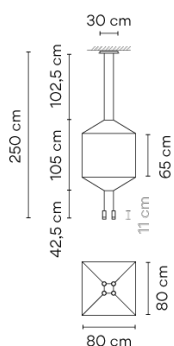

0310

Design By Arik Levy

Wireflow designed by Arik Levy. A hanging lamp which reviews and updates the chandelier look through an exercise of simplification that explores its essence and enhances its outline with great delicacy and at the same time a strong formal presence. Its appearance, as a structure of fine cables finished with eight LED terminals, discretely connects with classic chandelier models, taking this type of lamp to a new, groundbreaking and futuristic dimension. Employing CREA product configurator software, the design can be modified to adapt to your specific project requirements.

Model Sheet

Optional : Extra cable length
Min. quantity, upcharge and extra lead time apply [EN]

Finish	04 Black RAL 9005
LED temperature color	2700 K
Dimming	DALI 1-10V Push Optional Casambi Min. quantity, upcharge and extra lead time apply [EN]
Installation type	Surface Canopy

Materials	Ceiling rose: Steel Body: Aluminum Horizontal rods: Steel
Light source	4 x LED 4,48W 350mA D
LED	CRI>90 1961 lm 108 2700 K
Driver	CC - Constant Current 350 110-240 V 50/60 HZ
	Dimmable LED
	IP20 Bi-volt 50-60Hz

Application	Hanging lamps
Packaging	2 Box 1.158 m x 1.133 m x 0.086 m Gross weight 9.8 Net weight 8.32 Vol. 0.1569

Lighting effect

General Lighting

Lamp for general lighting that equally distributes the light in all directions.

Photometric Data

Efficiency	40.11%
Coordinate System	CG
Total Flux	1961
Maximum Value	53.86

Other Applications

All of our products come with a five-year warranty. Check our legal terms at www.vibia.com/warranty

Vibia Lighting, S.L.U.

Office / Oficina
Progrés 4-6. 08850 Gavà. Barcelona, Spain.

International T +34 934 796 971
Spain / Portugal T +34 934 796 970

customer.service@vibia.com
vibia.com