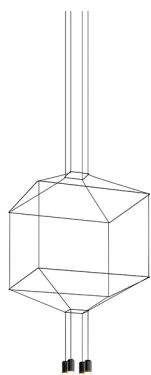

0310

Design By Arik Levy

Wireflow designed by Arik Levy. A hanging lamp which reviews and updates the chandelier look through an exercise of simplification that explores its essence and enhances its outline with great delicacy and at the same time a strong formal presence. Its appearance, as a structure of fine cables finished with eight LED terminals, discretely connects with classic chandelier models, taking this type of lamp to a new, groundbreaking and futuristic dimension. Employing CREA product configurator software, the design can be modified to adapt to your specific project requirements.

Model Sheet

Optional : Extra cable length
Min. quantity, upcharge and extra lead time apply [EN]

Finish	04 Black RAL 9005
LED temperature color	2700 K
Dimming	DALI 1-10V Push Optional Casambi Min. quantity, upcharge and extra lead time apply [EN]
Installation type	Surface Canopy

Materials	Ceiling rose: Steel Body: Aluminum Horizontal rods: Steel
Light source	4 x LED 4,48W 350mA D
LED	CRI>90 1961 lm 108 2700 K
Driver	CC - Constant Current 350 110-240 V 50/60 HZ
	  Dimmable LED
	IP20 Bi-volt 50-60Hz

Application	Hanging lamps
Packaging	2 Box 1.158 m x 1.133 m x 0.086 m Gross weight 9.8 Net weight 8.32 Vol. 0.1569

Lighting effect

General Lighting

Lamp for general lighting that equally distributes the light in all directions.