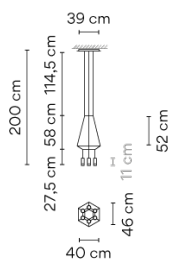

0308

Design By Arik Levy

Wireflow designed by Arik Levy. A hanging lamp which reviews and updates the chandelier look through an exercise of simplification that explores its essence and enhances its outline with great delicacy and at the same time a strong formal presence. Its appearance, as a structure of fine cables finished with eight LED terminals, discretely connects with classic chandelier models, taking this type of lamp to a new, groundbreaking and futuristic dimension. Employing CREA product configurator software, the design can be modified to adapt to your specific project requirements.

Model Sheet

Optional : Extra cable length
Min. quantity, upcharge and extra lead time apply [EN]

Finish	04 Black RAL 9005
LED temperature color	2700 K
Dimming	DALI 1-10V Push Optional Casambi Min. quantity, upcharge and extra lead time apply [EN]
Installation type	Surface Canopy

Materials	Ceiling rose: Steel Body: Aluminum Horizontal rods: Steel
Light source	6 x LED 4,48W 350mA D
LED	CRI>80 2942 lm 163 2700 K
Driver	CC - Constant Current 350 110-240 V 50/60 HZ

Application	Hanging lamps
Packaging	2 Box 0.6 m x 0.6 m x 0.27 m Gross weight 8.4 Net weight 7.56 Vol. 0.1238

Lighting effect

General Lighting

Lamp for general lighting that equally distributes the light in all directions.

Photometric Data

Efficiency	40.11%
Coordinate System	CG
Total Flux	2941.60
Maximum Value	53.87