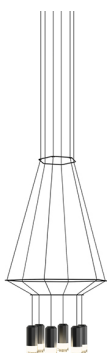

0308

Design By Arik Levy

Wireflow designed by Arik Levy. A hanging lamp which reviews and updates the chandelier look through an exercise of simplification that explores its essence and enhances its outline with great delicacy and at the same time a strong formal presence. Its appearance, as a structure of fine cables finished with eight LED terminals, discretely connects with classic chandelier models, taking this type of lamp to a new, groundbreaking and futuristic dimension. Employing CREA product configurator software, the design can be modified to adapt to your specific project requirements.

Model Sheet

Optional : Extra cable length
Min. quantity, upcharge and extra lead time apply [EN]

Finish	04 Black RAL 9005
LED temperature color	2700 K
Dimming	DALI 1-10V Push Optional Casambi Min. quantity, upcharge and extra lead time apply [EN]
Installation type	Surface Canopy

Materials	Ceiling rose: Steel Body: Aluminum Horizontal rods: Steel
Light source	6 x LED 4,48W 350mA D
LED	CRI>80 2942 lm 163 2700 K
Driver	CC - Constant Current 350 110-240 V 50/60 HZ

Application	Hanging lamps
Packaging	2 Box 0.6 m x 0.6 m x 0.27 m Gross weight 8.4 Net weight 7.56 Vol. 0.1238