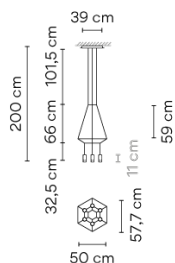

0307

Design By Arik Levy

Wireflow designed by Arik Levy. A hanging lamp which reviews and updates the chandelier look through an exercise of simplification that explores its essence and enhances its outline with great delicacy and at the same time a strong formal presence. Its appearance, as a structure of fine cables finished with eight LED terminals, discretely connects with classic chandelier models, taking this type of lamp to a new, groundbreaking and futuristic dimension. Employing CREA product configurator software, the design can be modified to adapt to your specific project requirements.

Model Sheet

Optional : Extra cable length
Min. quantity, upcharge and extra lead time apply [EN]

Finish	04 Black RAL 9005
LED temperature color	2700 K
Dimming	DALI 1-10V Push Optional Casambi Min. quantity, upcharge and extra lead time apply [EN]
Installation type	Surface Canopy

Materials	Ceiling rose: Steel Body: Aluminum Horizontal rods: Steel
Light source	6 x LED 4,48W 350mA D
LED	CRI>80 2942 lm 108 2700 K
Driver	CC - Constant Current 350 110-240 V 50/60 HZ
	Dimmable LED IP20 Bi-volt 50-60Hz

Application	Hanging lamps
Packaging	2 Box 0.6 m x 0.6 m x 0.27 m Gross weight 9.6 Net weight 8.64 Vol. 0.1558

Lighting effect

General Lighting

Lamp for general lighting that equally distributes the light in all directions.

Photometric Data

Efficiency	40.11%
Coordinate System	CG
Total Flux	2941.60
Maximum Value	53.87