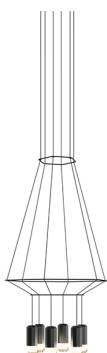

0307

Design By Arik Levy

Wireflow designed by Arik Levy. A hanging lamp which reviews and updates the chandelier look through an exercise of simplification that explores its essence and enhances its outline with great delicacy and at the same time a strong formal presence. Its appearance, as a structure of fine cables finished with eight LED terminals, discretely connects with classic chandelier models, taking this type of lamp to a new, groundbreaking and futuristic dimension. Employing CREA product configurator software, the design can be modified to adapt to your specific project requirements.

Model Sheet

Optional : Extra cable length
Min. quantity, upcharge and extra lead time apply [EN]

Finish	04 Black RAL 9005
LED temperature color	2700 K
Dimming	DALI 1-10V Push Optional Casambi Min. quantity, upcharge and extra lead time apply [EN]
Installation type	Surface Canopy

Materials	Ceiling rose: Steel Body: Aluminum Horizontal rods: Steel
Light source	6 x LED 4,48W 350mA D
LED	CRI>80 2942 lm 108 2700 K
Driver	CC - Constant Current 350 110-240 V 50/60 HZ
	Dimmable LED IP20 Bi-volt 50-60Hz