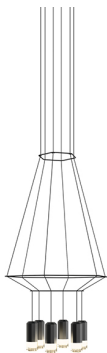

0306

Design By Arik Levy

Wireflow designed by Arik Levy. A hanging lamp which reviews and updates the chandelier look through an exercise of simplification that explores its essence and enhances its outline with great delicacy and at the same time a strong formal presence. Its appearance, as a structure of fine cables finished with six LED terminals, discretely connects with classic chandelier models, taking this type of lamp to a new, groundbreaking and futuristic dimension. Employing CREA product configurator software, the design can be modified to adapt to your specific project requirements.

Model Sheet

Optional : Extra cable length
Min. quantity, upcharge and extra lead time apply [EN]

Finish	04 Black RAL 9005
LED temperature color	2700 K
Dimming	DALI 1-10V Push Optional Casambi Min. quantity, upcharge and extra lead time apply [EN]
Installation type	Surface Canopy

Materials	Ceiling rose: Steel Body: Aluminum Horizontal rods: Steel Ceiling rose: Steel
------------------	--

Light source	6 x LED 4,48W 350mA D
---------------------	--------------------------

LED	CR>80 2942 lm 109 2700 K
------------	-----------------------------