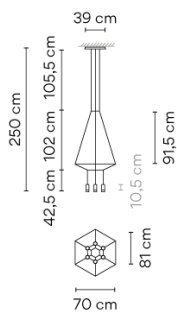

0306

Design By Arik Levy

Wireflow designed by Arik Levy. A hanging lamp which reviews and updates the chandelier look through an exercise of simplification that explores its essence and enhances its outline with great delicacy and at the same time a strong formal presence. Its appearance, as a structure of fine cables finished with six LED terminals, discretely connects with classic chandelier models, taking this type of lamp to a new, groundbreaking and futuristic dimension. Employing CREA product configurator software, the design can be modified to adapt to your specific project requirements.

Model Sheet

Optional : Extra cable length
Min. quantity, upcharge and extra lead time apply [EN]

Finish	04 Black RAL 9005
LED temperature color	2700 K
Dimming	DALI 1-10V Push Optional Casambi Min. quantity, upcharge and extra lead time apply [EN]
Installation type	Surface Canopy

Materials	Ceiling rose: Steel Body: Aluminum Horizontal rods: Steel Ceiling rose: Steel

Light source	6 x LED 4,48W 350mA D

LED	CR>80 2942 lm 109 2700 K

Driver	CC - Constant Current 350 110-240 V 50/60 HZ

Application	Hanging lamps

Packaging	2 Box 1.158 m x 1.133 m x 0.086 m Gross weight 11 Net weight 9.9 Vol. 0.21

Lighting effect

General Lighting

Lamp for general lighting that equally distributes the light in all directions.

Photometric Data

Efficiency	40.11%
Coordinate System	CG
Total Flux	2941.60
Maximum Value	53.87