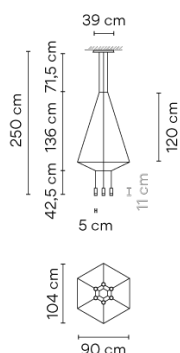

0305

Design By Arik Levy

Wireflow designed by Arik Levy. A hanging lamp which reviews and updates the chandelier look through an exercise of simplification that explores its essence and enhances its outline with great delicacy and at the same time a strong formal presence. Its appearance, as a structure of fine cables finished with eight LED terminals, discretely connects with classic chandelier models, taking this type of lamp to a new, groundbreaking and futuristic dimension. Employing CREA product configurator software, the design can be modified to adapt to your specific project requirements.

Model Sheet

Optional : Extra cable length
Min. quantity, upcharge and extra lead time apply [EN]

Finish	● 04 Black RAL 9005
LED temperature color	2700 K
Dimming	DALI 1-10V Push Optional Casambi Min. quantity, upcharge and extra lead time apply [EN]
Installation type	Surface Canopy

Materials	Ceiling rose: Steel Body: Aluminum Horizontal rods: Steel Ceiling rose: Steel
Light source	6 x LED 4,48W 350mA D
LED	CR>80 2942 lm 109 2700 K
Driver	CC - Constant Current 350 110-240 V 50/60 HZ

Application	Hanging lamps
Packaging	2 Box 1.158 m x 1.133 m x 0.086 m Gross weight 11.1 Net weight 9.99 Vol. 0.21

Lighting effect

General Lighting

Lamp for general lighting that equally distributes the light in all directions.

Photometric Data

Efficiency	40.11%
Coordinate System	CG
Total Flux	2941.60
Maximum Value	53.87

Other Applications

All of our products come with a five-year warranty.
Check our legal terms at www.vibia.com/warranty

Vibia Lighting, S.L.U.

Office / Oficina
Progrés 4-6. 08850 Gavà. Barcelona, Spain.

International T +34 934 796 971
Spain / Portugal T +34 934 796 970

customer.service@vibia.com
vibia.com