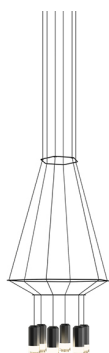

0305

Design By Arik Levy

Wireflow designed by Arik Levy. A hanging lamp which reviews and updates the chandelier look through an exercise of simplification that explores its essence and enhances its outline with great delicacy and at the same time a strong formal presence. Its appearance, as a structure of fine cables finished with eight LED terminals, discretely connects with classic chandelier models, taking this type of lamp to a new, groundbreaking and futuristic dimension. Employing CREA product configurator software, the design can be modified to adapt to your specific project requirements.

Model Sheet

Optional : Extra cable length
Min. quantity, upcharge and extra lead time apply [EN]

Finish	● 04 Black RAL 9005
LED temperature color	2700 K
Dimming	DALI 1-10V Push Optional Casambi Min. quantity, upcharge and extra lead time apply [EN]
Installation type	Surface Canopy

Materials	Ceiling rose: Steel Body: Aluminum Horizontal rods: Steel Ceiling rose: Steel
Light source	6 x LED 4,48W 350mA D
LED	CR>80 2942 lm 109 2700 K
Driver	CC - Constant Current 350 110-240 V 50/60 HZ