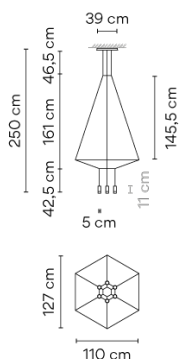

0304

Design By Arik Levy

Wireflow designed by Arik Levy. A hanging lamp which reviews and updates the chandelier look through an exercise of simplification that explores its essence and enhances its outline with great delicacy and at the same time a strong formal presence. Its appearance, as a structure of fine cables finished with eight LED terminals, discretely connects with classic chandelier models, taking this type of lamp to a new, groundbreaking and futuristic dimension. Employing CREA product configurator software, the design can be modified to adapt to your specific project requirements.

Model Sheet

Optional : Extra cable length
Min. quantity, upcharge and extra lead time apply [EN]

Finish	04 Black RAL 9005
LED temperature color	2700 K
Dimming	DALI 1-10V Push Optional Casambi Min. quantity, upcharge and extra lead time apply [EN]
Installation type	Surface Canopy

Materials	Ceiling rose: Steel Body: Aluminum Horizontal rods: Steel
Light source	6 x LED 4,48W 350mA D
LED	CRI>80 2942 lm 109 2700 K
Driver	CC - Constant Current 350 110-240 V 50/60 HZ
	Dimmable LED IP20 Bi-volt 50-60Hz

Application	Hanging lamps
Packaging	2 Box 1.633 m x 1.619 m x 0.086 m Gross weight 13.9 Net weight 11.68 Vol. 0.3245

Lighting effect

General Lighting

Lamp for general lighting that equally distributes the light in all directions.

Photometric Data

Efficiency	40.11%
Coordinate System	CG
Total Flux	2941.60
Maximum Value	53.87

Other Applications

All of our products come with a five-year warranty. Check our legal terms at www.vibia.com/warranty

Vibia Lighting, S.L.U.

Office / Oficina
Progrés 4-6. 08850 Gavà. Barcelona, Spain.

International T +34 934 796 971
Spain / Portugal T +34 934 796 970

customer.service@vibia.com
vibia.com