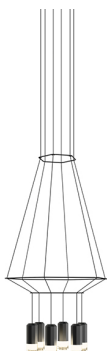

0304

Design By Arik Levy

Wireflow designed by Arik Levy. A hanging lamp which reviews and updates the chandelier look through an exercise of simplification that explores its essence and enhances its outline with great delicacy and at the same time a strong formal presence. Its appearance, as a structure of fine cables finished with eight LED terminals, discretely connects with classic chandelier models, taking this type of lamp to a new, groundbreaking and futuristic dimension. Employing CREA product configurator software, the design can be modified to adapt to your specific project requirements.

Model Sheet

Optional : Extra cable length
Min. quantity, upcharge and extra lead time apply [EN]

Finish	04 Black RAL 9005
LED temperature color	2700 K
Dimming	DALI 1-10V Push Optional Casambi Min. quantity, upcharge and extra lead time apply [EN]
Installation type	Surface Canopy

Materials	Ceiling rose: Steel Body: Aluminum Horizontal rods: Steel
Light source	6 x LED 4,48W 350mA D
LED	CRI>80 2942 lm 109 2700 K
Driver	CC - Constant Current 350 110-240 V 50/60 HZ
	  Dimmable LED IP20 Bi-volt 50-60Hz