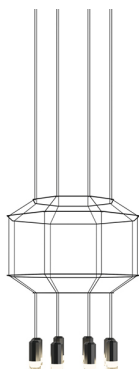

0301

Design By Arik Levy

Wireflow designed by Arik Levy. A hanging lamp which reviews and updates the chandelier look through an exercise of simplification that explores its essence and enhances its outline with great delicacy and at the same time a strong formal presence. Its appearance, as a structure of fine cables finished with eight terminals, discretely connects with classic chandelier models, taking this type of lamp to a new, groundbreaking and futuristic dimension. Employing CREA product configurator software, the design can be modified to adapt to your specific project requirements.

Model Sheet

Optional : Extra cable length
Min. quantity, upcharge and extra lead time apply [EN]

Finish	04 Black RAL 9005
LED temperature color	2700 K
Dimming	DALI 1-10V Push Optional Casambi Min. quantity, upcharge and extra lead time apply [EN]
Installation type	Surface Canopy

Materials	Ceiling rose: Steel Body: Aluminum Horizontal rods: Steel
Light source	8 x LED 4,48W 350mA D
LED	CRI>90 3922 lm 109 2700 K
Driver	CC - Constant Current 350 110-240 V 50/60 HZ
	  Dimmable LED
	IP20 Bi-volt 50-60Hz

Application	Hanging lamps
Packaging	2 Box 1.158 m x 1.133 m x 0.086 m Gross weight 14.4 Net weight 11.08 Vol. 0.21

Lighting effect

General Lighting

Lamp for general lighting that equally distributes the light in all directions.