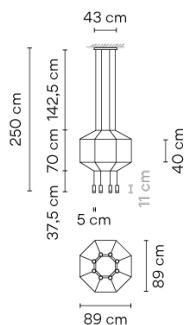

0301

Design By Arik Levy

Wireflow designed by Arik Levy. A hanging lamp which reviews and updates the chandelier look through an exercise of simplification that explores its essence and enhances its outline with great delicacy and at the same time a strong formal presence. Its appearance, as a structure of fine cables finished with eight terminals, discretely connects with classic chandelier models, taking this type of lamp to a new, groundbreaking and futuristic dimension. Employing CREA product configurator software, the design can be modified to adapt to your specific project requirements.

Model Sheet

Optional : Extra cable length
Min. quantity, upcharge and extra lead time apply [EN]

Finish	04 Black RAL 9005
LED temperature color	2700 K
Dimming	DALI 1-10V Push Optional Casambi Min. quantity, upcharge and extra lead time apply [EN]
Installation type	Surface Canopy

Materials	Ceiling rose: Steel Body: Aluminum Horizontal rods: Steel
Light source	8 x LED 4,48W 350mA D
LED	CRI>90 3922 lm 109 2700 K
Driver	CC - Constant Current 350 110-240 V 50/60 HZ
	Dimmable LED
	IP20 Bi-volt 50-60Hz

Application	Hanging lamps
Packaging	2 Box 1.158 m x 1.133 m x 0.086 m Gross weight 14.4 Net weight 11.08 Vol. 0.21

Lighting effect

General Lighting

Lamp for general lighting that equally distributes the light in all directions.

Photometric Data

Efficiency	40.11%
Coordinate System	CG
Total Flux	3922.20
Maximum Value	53.86