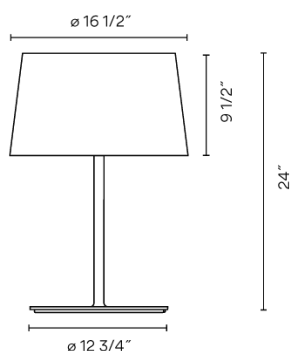

Warm

VIBIA

4900

Design By Ramos & Bassols

WARM is a table lamp with an off-white screen mesh shade that is appealing, elegant, and adaptable to any atmosphere. Designed by Ramos & Bassols, the body is finished in off-white matte lacquer. On/off switch on the cord. Frosted acrylic top diffuser.

Spec sheet

Finish  10 White
NCS S 0300-N

Dimming On/ Off

Installation type Surface mounted

Materials Shade: Screen
Diffuser: Acrylic
Tube: Aluminum
Base: Steel

Light source 3 x A-19 LED LAMP 120V 8W

Remarks On/off switch on cord
Black cord

IP20  Dry Location 60Hz

120V

Packaging 2 Box
16.54 m x 16.54 m x 24.02 m
Gross weight 13.44
Net weight 12.09
Vol. 6.3249

Lighting effect

General Lighting

Lamp for general lighting that equally distributes the light in all directions.