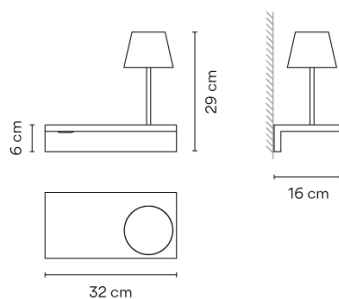

Suite

6046

Design By Jordi Vilardell & Meritxell Vidal

Suite is a wall lamp that boasts different functions, where matter and light are integrated in a single body. Suite houses a stand as well as LED lighting. Designed by Jordi Vilardell & Meritxell Vidal. Available in two finishes: dark brown and white.

VIBIA

Model Sheet

Finish	 93 White RAL 9016
	 14 Matt dark-brown lacquer RAL 8019
LED temperature color	2700 K
Dimming	On/ Off
Installation type	Surface Canopy

Materials	Shelf: Aluminum
	Diffuser: Polycarbonate
	Lid: Steel Shade: Aluminum
Light source	1 x LED STRIP 24V 1,63W 1 x LED 4,48W 350mA E
LED	CRI>90 622 lm 101 2700 K
Driver	CV - Constant Voltage 350 200~240 V 50 HZ
Remarks	LED on/off switch under the shelf Reading light mounted on shelf Reading light matt mink lacquer Pantone 407C matt

Application	Wall Lamps
Packaging	1 Box 0,38 m x 0,38 m x 0,29 m Gross weight 2,8 Net weight 2,52 Vol. 0,0418

Lighting effect

General Lighting

Lamp having a light beam whose main function is to supply sufficient light for reading.