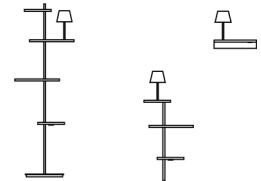

Suite

6045

Design By Jordi Vilardell & Meritxell Vidal

Suite is a wall lamp that boasts different functions, where matter and light are integrated in a single body. Suite houses a stand as well as LED lighting. Designed by Jordi Vilardell & Meritxell Vidal. Available in two finishes: dark brown and white.

VIBIA

Model Sheet

Finish	 93 White RAL 9016
	 14 Matt dark-brown lacquer RAL 8019
LED temperature color	2700 K
Dimming	On/ Off
Installation type	Surface Canopy

Materials	Shelf: Aluminum Diffuser: Blown-glass Lid: Steel
Light source	1 x LED STRIP 24V 1,63W 1 x LED 4,48W 350mA E
LED	CRI>90 622 lm 101 2700 K
Driver	CV - Constant Voltage 350 200~240 V 50 HZ
Remarks	LED on/off switch under the shelf Reading light mounted on shelf Reading light matt mink lacquer Pantone 407C matt

Lighting effect

General Lighting

Lamp having a light beam whose main function is to supply sufficient light for reading.

Photometric Data

Other Applications

Application Wall Lamps

Packaging 1 Box
0.38 m x 0.38 m x 0.29 m
Gross weight 2.7
Net weight 2.43
Vol. 0.0418