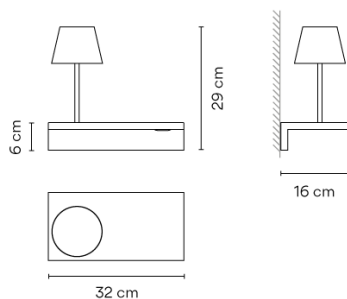

Suite

6045

Design By Jordi Vilardell & Meritxell Vidal

Suite is a wall lamp that boasts different functions, where matter and light are integrated in a single body. Suite houses a stand as well as LED lighting. Designed by Jordi Vilardell & Meritxell Vidal. Available in two finishes: dark brown and white.

VIBIA

Model Sheet

Finish	 93 White RAL 9016
	 14 Matt dark-brown lacquer RAL 8019
LED temperature color	2700 K
Dimming	On/ Off
Installation type	Surface Canopy

Materials	Shelf: Aluminum Diffuser: Blown-glass Lid: Steel
Light source	1 x LED STRIP 24V 1,63W 1 x LED 4,48W 350mA E
LED	CRI>90 622 lm 101 2700 K
Driver	CV - Constant Voltage 350 200~240 V 50 HZ
Remarks	LED on/off switch under the shelf Reading light mounted on shelf Reading light matt mink lacquer Pantone 407C matt

Lighting effect

General Lighting

Lamp having a light beam whose main function is to supply sufficient light for reading.

Photometric Data

Other Applications

Application Wall Lamps

Packaging 1 Box
0.38 m x 0.38 m x 0.29 m
Gross weight 2.7
Net weight 2.43
Vol. 0.0418