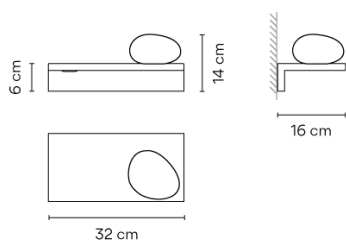

Model Sheet

Finish

- 14 Matt dark-brown lacquer
RAL 8019
- 93 White
RAL 9016

LED temperature color 2700 K

Dimming On/ Off

Installation type Surface Canopy

Materials Shelf: Aluminum
Diffuser: Blown-glass
Lid: Steel

Light source 1 x LED 4,48W 350mA
E

LED CRI>90 490 lm 109
2700 K

Driver CC - Constant Current 350
220-240 V 50 HZ

Application Wall Lamps

Packaging 1 Box
0,21 m x 0,48 m x 0,21 m
Gross weight 2,4
Net weight 2,16
Vol. 0,0211