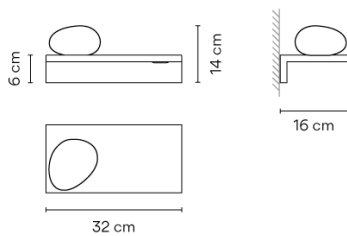

Suite

VIBIA

6040

Design By Jordi Vilardell & Meritxell Vidal

Suite is a wall lamp that boasts different functions, where matter and light are integrated in a single body. Suite houses a stand as well as LED lighting. Designed by Jordi Vilardell & Meritxell Vidal. Available in two finishes: dark brown and white.

Model Sheet

Finish

- 14 Matt dark-brown lacquer
  RAL 8019
- 93 White
  RAL 9016

LED temperature color 2700 K

Dimming On/ Off

Installation type Surface Canopy

Materials Shelf: Aluminum
Diffuser: Polycarbonate
Lid: Steel

Light source 1 x LED 4,48W 350mA
E

LED CRI>90 490 lm 109
2700 K

Driver CC - Constant Current 350
220-240 V 50 HZ

Application Wall Lamps

Packaging 1 Box
0,21 m x 0,48 m x 0,21 m
Gross weight 2,4
Net weight 2,16
Vol. 0.0211

Lighting effect

General Lighting

Lamp for general lighting that equally distributes the light in all directions.