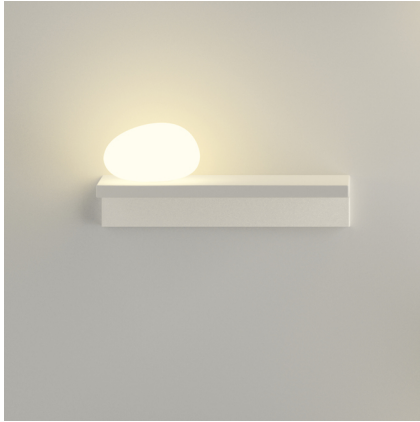

## 6040

Design By Jordi Vilardell & Meritxell Vidal

Suite is a wall lamp that boasts different functions, where matter and light are integrated in a single body. Suite houses a stand as well as LED lighting. Designed by Jordi Vilardell & Meritxell Vidal. Available in two finishes: dark brown and white.

### Model Sheet

**Finish**

- 14 Matt dark-brown lacquer  
RAL 8019
- 93 White  
RAL 9016

**LED temperature color** 2700 K

**Dimming** On/ Off

**Installation type** Surface Canopy

**Materials** Shelf: Aluminum  
Diffuser: Polycarbonate  
Lid: Steel