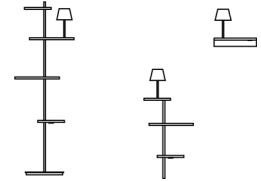

Photometric Data

Other Applications

All of our products come with a five-year warranty.
Check our legal terms at www.vibia.com/warranty

Vibia Lighting, S.L.U.

Office / Oficina
Progrés 4-6. 08850 Gavà. Barcelona, Spain.

International T +34 934 796 971
Spain / Portugal T +34 934 796 970

customer.service@vibia.com
vibia.com