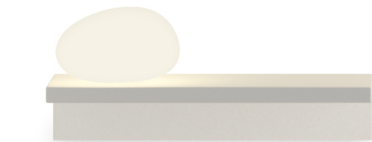

## 6040

Design By Jordi Vilardell & Meritxell Vidal

Suite is a wall lamp that boasts different functions, where matter and light are integrated in a single body. Suite houses a stand as well as LED lighting. Designed by Jordi Vilardell & Meritxell Vidal. Available in two finishes: dark brown and white.

### Model Sheet

**Finish**

- 14 Matt dark-brown lacquer  
RAL 8019
- 93 White  
RAL 9016

**LED temperature color** 2700 K

**Dimming** On/ Off

**Installation type** Surface Canopy

**Materials** Shelf: Aluminum  
Diffuser: Polycarbonate  
Lid: Steel