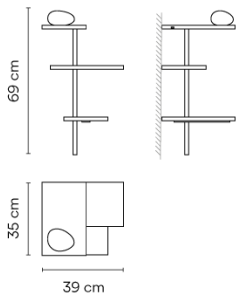

6031

Design By Jordi Vilardell & Meritxell Vidal

Suite is a table lamp attached to the wall that boasts different functions, where matter and light are integrated in a single body. Suite boasts different stands, as well as LED lighting and a USB charging station. Designed by Jordi Vilardell & Meritxell Vidal. Available in two finishes: dark brown and white.

Model Sheet

Finish

- 14 Matt dark-brown lacquer
RAL 8019
- 93 White
RAL 9016

LED temperature color 2700 K

Dimming Push

Installation type Surface Canopy

Materials Shelf: Aluminum
Diffuser: Polycarbonate
Vertical tube: Steel
Base: Steel

Application Table Lamps

Packaging 1 Box
0.6 m x 0.535 m x 1.02 m
Gross weight 22.2
Net weight 8.64
Vol. 0.3274

Lighting effect

General Lighting

Lamp for general lighting that equally distributes the light in all directions.