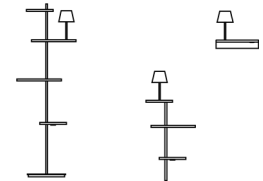

Photometric Data

Other Applications

All of our products come with a five-year warranty. Check our legal terms at www.vibia.com/warranty

Vibia Lighting, S.L.U.

Office / Oficina
Progrés 4-6. 08850 Gavà. Barcelona, Spain.

International T +34 934 796 971
Spain / Portugal T +34 934 796 970

customer.service@vibia.com
vibia.com