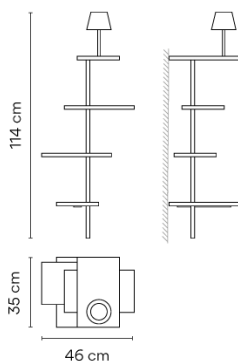

Suite

VIBIA

6027

Design By Jordi Vilardell & Meritxell Vidal

Suite is a table lamp attached to the wall that boasts different functions, where matter and light are integrated in a single body. Suite boasts different stands, as well as LED lighting and a USB charging station. Designed by Jordi Vilardell & Meritxell Vidal. Available in two finishes: dark brown and white.

Model Sheet

Finish

- 93 White
RAL 9016
- 14 Matt dark-brown lacquer
RAL 8019

LED temperature color 2700 K

Dimming Push

Installation type Surface Canopy

Materials

- Shelf: Aluminum
- Diffuser: Polycarbonate
- Vertical tube: Steel
- Lid: ABS with fiberglass

Application Table Lamps

Packaging

- 1 Box
- 1,385 m x 0,535 m x 0,6 m
- Gross weight 27,2
- Net weight 10,53
- Vol. 0,4445

Lighting effect

General Lighting

Lamp having a light beam whose main function is to supply sufficient light for reading.