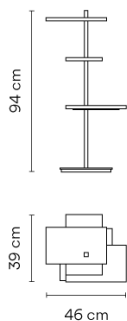

Model Sheet

Finish

- 93 White
RAL 9016
- 14 Matt dark-brown lacquer
RAL 8019

LED temperature color 2700 K

Dimming On/ Off

Installation type Surface Canopy

Materials

- Shelf: Aluminum
- Vertical tube: Steel
- Base: Steel
- Lid: ABS with fiberglass

- 1 Box
- 1.385 m x 0.535 m x 0.6 m
- Gross weight 35
- Net weight 19.71
- Vol. 0.4445

Lighting effect

General Lighting

Lamp that emits an upward or backward beam that is reflected by the ceiling or wall.