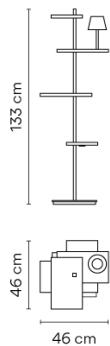

Suite

6007

Design By Jordi Vilardell & Meritxell Vidal

Suite is a floor lamp that boasts different functions, where matter and light are integrated in a single body. Suite boasts different stands, as well as LED lighting and a USB charging station. Designed by Jordi Vilardell & Meritxell Vidal. Available in two finishes: dark brown and white.

VIBIA

Model Sheet

Finish

- 93 White
  RAL 9016
- 14 Matt dark-brown lacquer
  RAL 8019

LED temperature color 2700 K

Dimming Push

Installation type Surface Canopy

Materials

- Shelf: Aluminum
- Vertical tube: Steel
- Base: Steel
- Lid: ABS with fiberglass

Light source

- 8 x LED STRIP 24V 1,63W
- 1 x LED 4,48W 350mA
- F

LED

- CRI > 90 1545 lm 88
- 2700 K

Driver

- CV - Constant Voltage 350
- 220-240 V 50 HZ

Remarks

- LED on/off switch under the shelf
- USB charging connection
- Reading light mounted on shelf with dimmable light.
- Reading light matt mink lacquer Pantone 407C matt

Dimmer **LED**

IP20 **50Hz**

Application Floor Lamps

Packaging

- 1 Box
- 1,385 m x 0,535 m x 0,6 m
- Gross weight 37,4
- Net weight 21,96
- Vol. 0,4445

Lighting effect

General Lighting

Lamp having a light beam whose main function is to supply sufficient light for reading.