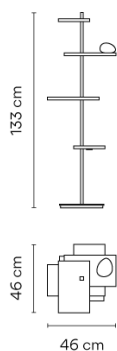

## Model Sheet

**Finish**

- 14 Matt dark-brown lacquer RAL 8019
- 93 White RAL 9016

**LED temperature color** 2700 K

**Dimming** Push

**Installation type** Surface Canopy

**Materials** Shelf: Aluminum  
Vertical tube: Steel  
Base: Steel  
Lid: ABS with fiberglass

**Application** Floor Lamps

**Packaging** 1 Box  
1.385 m x 0.535 m x 0.6 m  
Gross weight 35  
Net weight 21.96  
Vol. 0.4445