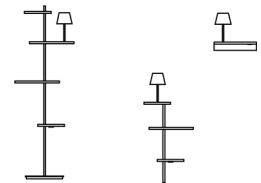

Photometric Data

Other Applications

All of our products come with a five-year warranty. Check our legal terms at www.vibia.com/warranty

Vibia Lighting, S.L.U.

Office / Oficina
Progrés 4-6. 08850 Gavà. Barcelona, Spain.

International T +34 934 796 971
Spain / Portugal T +34 934 796 970

customer.service@vibia.com
vibia.com