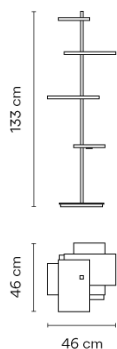

Model Sheet

Finish

- 14 Matt dark-brown lacquer
RAL 8019
- 93 White
RAL 9016

LED temperature color 2700 K

Dimming On/ Off

Installation type Surface Canopy

Materials

- Shelf: Aluminum
- Vertical tube: Steel
- Base: Steel
- Lid: ABS with fiberglass

- 1 Box
- 1.385 m x 0.535 m x 0.6 m
- Gross weight 37.8
- Net weight 22.32
- Vol. 0.4445

Lighting effect

General Lighting

Lamp that emits an upward or backward beam that is reflected by the ceiling or wall.