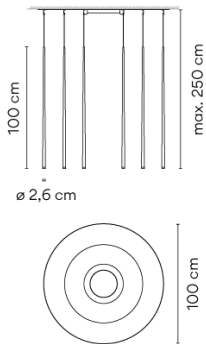

### Model Sheet

**Optional: Extra cable length**  
Min. quantity, upcharge and extra lead time apply [EN]

<b>Finish</b>	<ul style="list-style-type: none"> <li><span style="display: inline-block; width: 10px; height: 10px; background-color: white; border-radius: 50%; margin-right: 5px;"></span> 03 White lacquer fiber RAL 9016</li> <li><span style="display: inline-block; width: 10px; height: 10px; background-color: black; border-radius: 50%; margin-right: 5px;"></span> 04 Black carbon fiber RAL 9005</li> </ul>
<b>LED temperature color</b>	2700 K
<b>Dimming</b>	1-10V PUSH <b>Optional</b> DALI or Casambi Min. quantity, upcharge and extra lead time apply [EN]
<b>Installation type</b>	Surface Canopy

<b>Materials</b>	Diffuser: Pressed Glass Body: Fiberglass / Carbon Fiber Canopy Plate: Steel
<b>Light source</b>	22 x LED 1W 350mA F
<b>LED</b>	CR>90 2678 lm 122 2700 K
<b>Driver</b>	CC - Constant Current 350 110-240 V 50/60 HZ

<b>Application</b>	Hanging lamps
<b>Packaging</b>	1 Box 1.155 m x 1.155 m x 0.1 m Gross weight 22.4 Net weight 19.35 Vol. 0.1334