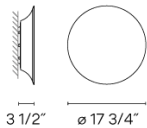

Puck wall art

VIBIA

5472

Design By Jordi Vilardell

A versatile wall sconce that creates a visual game of warm light with spheres. Designed by Jordi Vilardell. Available in three lacquered aluminum finishes.

Spec sheet