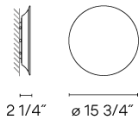

Puck wall art

VIBIA

5471

Design By Jordi Vilardell

A versatile wall sconce that creates a visual game of warm light with spheres. Designed by Jordi Vilardell. Available in three lacquered aluminum finishes.

Spec sheet

Finish	28 Brown M1 NCS S 4020-Y60R 15 Grey L2 NCS S 2500-N 21 Black Grey NCS S 7000-N
LED color temperature	2700 K
Dimming	0-10V Optional DALI or Lutron ECO Min. Quantity, upcharge and extra lead time apply
Installation type	Surface mounted

Materials
Wall support: Aluminum
Diffuser: Polycarbonate
Shade: ABS

Light source
1 x LED STRIP 12.6W 700mA
A+

LED
CRI>90 1435.94 lm 94.22
2700 K

Driver
CC - Constant Current 700
120-277 V 50/60 HZ

Remarks
Puck Wall Art: a maximum of 8
modules can be connected to a
single junction box.

Dimmable LED IP20 Multi-volt

UL Dry Location 50-60Hz 0-10V

Application
Wall Fixtures

Packaging
1 Box
18.9 m x 18.9 m x 4.53 m
Gross weight 7.71
Net weight 4.19
Vol. 0.9323