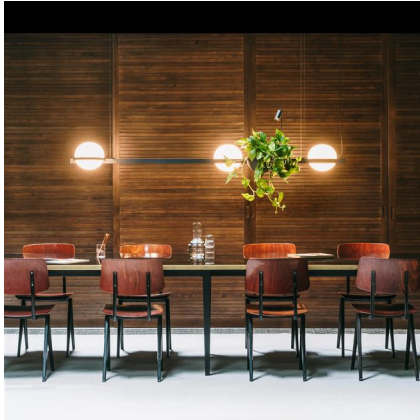

3736

Design By Antoni Arola

Nature takes control of space. With the pendant lamps, the interior ambiance takes on a life of its own with the possibility of integrating plants with the lighting compositions.

Spec sheet

Optional: Extra cable length
Min. Quantity, upcharge and extra lead time apply

Finish	 18 Graphite ADAPTA RF 9913 WX 93 White RAL 9016
LED color temperature	2700 K
Dimming	0-10V Optional DALI or Lutron ECO Min. Quantity, upcharge and extra lead time apply
Installation type	Surface mounted

Materials
Profile: Aluminum
Canopy: Steel
Flowerpot: PMMA (thermoplastic polymer)

Light source
6 x LED 4.6W 500mA
1 x LED 2W 500mA
A+

LED
CRI>90 2742 lm 94.34
2700 K

Driver
CC - Constant Current 500
120-277 V 50/60 HZ

Remarks
Plants not included

Dimmable LED IP20 Multi-volt

UL Dry Location 50-60Hz 0-10V

Application
Pendants

Packaging
1 Box
85.43 m x 12.99 m x 12.2 m
Gross weight 27.07
Net weight 17.97
Vol. 7.8364

Lighting effect

General Lighting

Lamp for general lighting that equally distributes the light in all directions.

Photometric Data

Efficiency	1
Coordination System	CG
Total Flux	1912.81 lm
Maximum Value	65.09 cd/klm