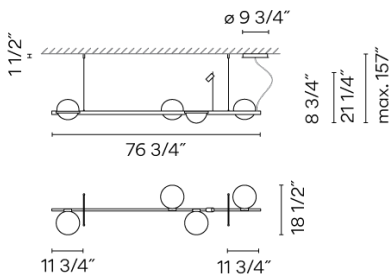

Spec sheet

Optional: Extra cable length
Min. Quantity, upcharge and extra lead time apply

Finish	<ul style="list-style-type: none"> 18 Graphite ADAPTA RF 9913 WX 93 White RAL 9016
LED color temperature	2700 K
Dimming	0-10V Optional DALI or Lutron ECO Min. Quantity, upcharge and extra lead time apply
Installation type	Surface mounted

Materials
Profile: Aluminum
Canopy: Steel
Flowerpot: PMMA (thermoplastic polymer)

Light source
6 x LED 4.6W 500mA
1 x LED 2W 500mA
A+

LED
CRI>90 2742 lm 94.34
2700 K

Driver
CC - Constant Current 500
120-277 V 50/60 HZ

Remarks
Plants not included

Dimmable LED IP20 Multi-volt

UL Dry Location 50-60Hz 0-10V

Application
Pendants

Packaging
1 Box
85.43 m x 12.99 m x 12.2 m
Gross weight 27.07
Net weight 17.97
Vol. 7.8364

Lighting effect