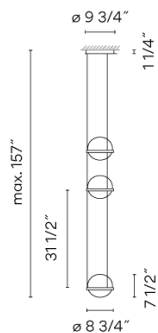

3730

Design By Antoni Arola

Vibia presents Palma designed by Antoni Arola. It includes hand-blown glass spheres paired with a suspended planter. An almost imperceptible suspension gives the appearance of orbs floating in space, adding to the majesty of your indoor arrangement. Available various compositions with or without a planter. Matte white or matte graphite lacquer finishes.

Spec sheet

Optional: Extra cable length
Min. Quantity, upcharge and extra lead time apply

| | |
|------------------------------|---|
| Finish | <ul style="list-style-type: none"> 18 Graphite ADAPTA RF 9913 WX 93 White RAL 9016 |
| LED color temperature | 2700 K |
| Dimming | 0-10V Optional DALI or Lutron ECO Min. Quantity, upcharge and extra lead time apply |
| Installation type | Surface mounted |

| | |
|---------------------|---|
| Materials | Profile: Aluminum Diffuser: Blown-glass Ring: Aluminum Wall plate: Steel |
| Light source | 6 x LED 4.6W 500mA A+ |
| LED | CRI>90 2604 lm 94.34 2700 K |
| Driver | CC - Constant Current 500 120-277 V 50/60 HZ |
| Remarks | Cable can be adjusted in the field. 157 max. Plants not included |

Dimmable
LED
IP20
Multi-volt

UL
Dry Location
50-60Hz
0-10V

| | |
|--------------------|--|
| Application | Pendants |
| Packaging | 1 Box 24.8 m x 22.83 m x 12.99 m Gross weight 20.07 Net weight 13.33 Vol. 4.2555 |