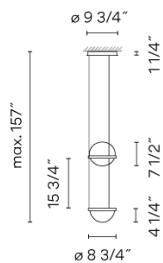

3724

Design By Antoni Arola

Vibia presents Palma designed by Antoni Arola. It includes hand-blown glass spheres paired with a suspended planter. An almost imperceptible suspension gives the appearance of orbs floating in space, adding to the majesty of your indoor arrangement. Available various compositions with or without a planter. Matte white or matte graphite lacquer finishes.

Spec sheet

Optional: Extra cable length
Min. Quantity, upcharge and extra lead time apply

Finish	<ul style="list-style-type: none"> 18 Graphite ADAPTA RF 9913 WX 93 White RAL 9016
LED color temperature	2700 K
Dimming	0-10V Optional DALI or Lutron ECO Min. Quantity, upcharge and extra lead time apply
Installation type	Surface mounted
Materials	Profile: Aluminum Flowerpot: PMMA (thermoplastic polymer) Ring: Aluminum Wall plate: Steel
Light source	2 x LED 4.6W 500mA A+
LED	CRI>90 868 lm 94.34 2700 K
Driver	CC - Constant Current 500 120-277 V 50/60 HZ
Remarks	Cable can be adjusted in the field. 157 max. Plants not included
	<div style="display: flex; gap: 5px; margin-bottom: 5px;"> Dimmable LED IP20 Multi-volt </div> <div style="display: flex; gap: 5px;"> UL Dry Location 50-60Hz 0-10V </div>
Application	Pendants
Packaging	1 Box 15.35 m x 12.2 m x 24.8 m Gross weight 11.48 Net weight 7.38 Vol. 2.6875