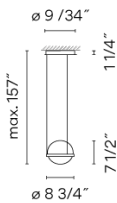

Spec sheet

Optional: Extra cable length
Min. Quantity, upcharge and extra lead time apply

Finish	<ul style="list-style-type: none"> 93 White RAL 9016 18 Graphite ADAPTA RF 9913 WX
LED color temperature	2700 K
Dimming	0-10V Optional DALI or Lutron ECO Min. Quantity, upcharge and extra lead time apply
Installation type	Surface mounted

Materials
Profile: Aluminum
Diffuser: Blown-glass
Ring: Aluminum
Wall plate: Steel

Light source
2 x LED 4.6W 500mA
A+

LED
CRI>90 868 lm 94.34
2700 K

Driver
CC - Constant Current 500
120-277 V 50/60 HZ

Remarks
Cable can be adjusted in the field.
157 max.
Plants not included

Dimmable
 LED
 IP20
 Multi-volt
 Dry Location
 50-60Hz
 0-10V

Application
Pendants

Packaging
1 Box
12.99 m x 12.2 m x 17.72 m
Gross weight 8.79
Net weight 6.23
Vol. 1.6245

Lighting effect

General Lighting