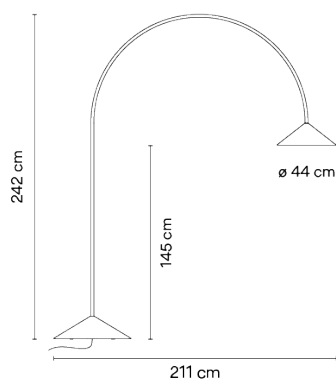

Out is an outdoor lamp, creating the home's atmosphere and aesthetic character outdoors, illuminating open spaces with descending light. This version is fixed to the ground.

Model Sheet

1. **Finish**
2. 23 Warm White
     NCS S 0502-Y50R
   - 36 Soft Pink
     NCS S 1010-Y50R
   - 25 Beige D1
     NCS S 4005-Y50R
   - 22 Graphite Black
     NCS S 2005-Y50R
   - 47 Green L1
     NCS S 4005-G80Y
   - 37 Terra Red
     NCS S 4040-Y70R

LED temperature color 2700 K

Dimming Casambi

Installation type Remote basic / Wall mount

Materials
Base: Aluminum
Tube: Stainless steel

LED E
CRI>90 1362.32 lm 106,18
2700 K

Driver Constant Current 700
220~240 V V 50~60 Hz HZ

☐ Dimmable ☐ IP65 ☐ 50-60Hz

Application Outdoor lamps

Packaging
5 Box
0.1 m x 2.1 m x 2.4 m
Gross weight 84
Net weight 49.5
Vol. 0.9519

Lighting effect

General Lighting

Lamp for general lighting that equally distributes the light in all directions.

Photometric Data

Efficiency 33.05 lm/W
Coordinate System CG
Total Flux 502.42 lm
Maximum Value 183.98 cd

Other Applications

All of our products come with a five-year warranty. Check our legal terms at www.vibia.com/warranty

Vibia Lighting, S.L.U.

Office / Oficina
Progrés 4-6. 08850 Gavà. Barcelona, Spain.

International T +34 934 796 971
Spain / Portugal T +34 934 796 970

customer.service@vibia.com
vibia.com