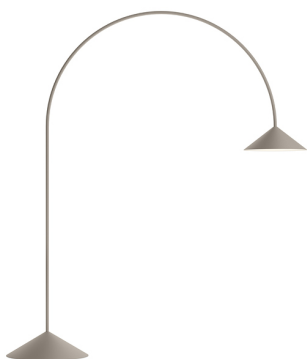

Out is an outdoor lamp, creating the home's atmosphere and aesthetic character outdoors, illuminating open spaces with descending light. This version is fixed to the ground.

Model Sheet

- Finish**
- 23 Warm White
NCS S 0502-Y50R
 - 36 Soft Pink
NCS S 1010-Y50R
 - 25 Beige D1
NCS S 4005-Y50R
 - 22 Graphite Black
NCS S 2005-Y50R
 - 47 Green L1
NCS S 4005-G80Y
 - 37 Terra Red
NCS S 4040-Y70R

LED temperature color 2700 K

Dimming Casambi

Installation type Remote basic / Wall mount

Materials
Base: Aluminum
Tube: Stainless steel

LED E
CRI>90 1362.32 lm 106,18
2700 K

Driver Constant Current 700
220~240 V V 50~60 Hz HZ

Dimmable IP65 50-60Hz

Application Outdoor lamps

Packaging
5 Box
0.1 m x 2.1 m x 2.4 m
Gross weight 84
Net weight 49.5
Vol. 0.9519

Lighting effect

General Lighting

Lamp for general lighting that equally distributes the light in all directions.