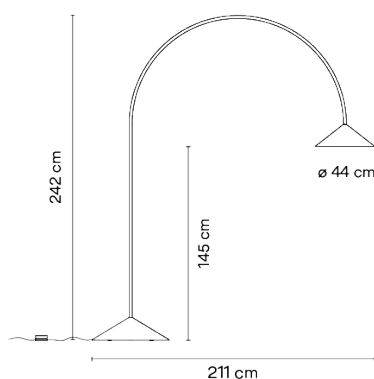

4270

Design By Víctor Carrasco

The Out outdoor lamp, ideal for creating the home's atmosphere and aesthetic character outdoors, illuminating open spaces with downward light. This version isn't fixed to the ground.

Model Sheet

Finish	
22 Graphite Black	NCS S 2005-Y50R
36 Soft Pink	NCS S 1010-Y50R
37 Terra Red	NCS S 4040-Y70R
25 Beige D1	NCS S 4005-Y50R
47 Green L1	NCS S 4005-G80Y
23 Warm White	NCS S 0502-Y50R

LED temperature color 2700 K

Dimming Push / Casambi

Installation type Plug-in

Materials Base: Aluminum
Tube: Stainless steel

LED CRI>90 1362.32 lm 106.18 2700 K

Driver Constant Current 700
220-240 V V 50-60 Hz HZ

☐ Dimmer ☐ LED ☐ 50-60Hz

PUSH

Application Outdoor lamps

Packaging 5 Box
0.1 m x 2.1 m x 2.4 m
Gross weight 84
Net weight 49.5
Vol. 0.9519

Lighting effect

General Lighting

Lamp for general lighting that equally distributes the light in all directions.

Photometric Data

Efficiency	33.05 lm/W
Coordinate System	CG
Total Flux	502.42 lm
Maximum Value	183.98 cd

Other Applications

All of our products come with a five-year warranty. Check our legal terms at www.vibia.com/warranty

Vibia Lighting, S.L.U.

Office / Oficina
Progrés 4-6. 08850 Gavà. Barcelona, Spain.

International T +34 934 796 971
Spain / Portugal T +34 934 796 970

customer.service@vibia.com
vibia.com