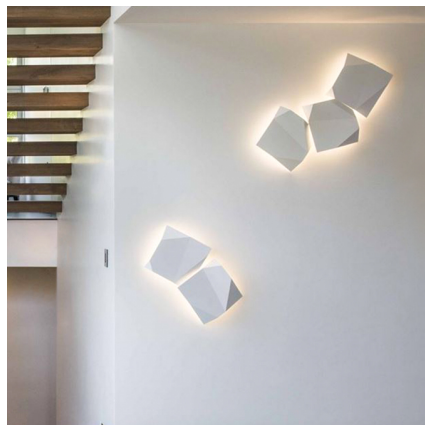

Origami

VIBIA

4506

Design By Ramón Esteve

ORIGAMI blends light functionality with an opportunity for artistic creation. With the new express clusters, designers can more easily create wall sconce patterns with 2, 3, or 4 piece preset configurations. ORIGAMI is LED and requires only one power feed for each cluster and is also rated for outdoor and wet locations. Available in white, brown, terra dark, or green lacquer finish options.

Spec sheet

Finish	 10 White NCS S 0300-N
	 53 Green M1 NCS S 6005-G80Y
	 38 Terra Dark NCS S 5040-Y70R
	 29 Brown D1 NCS S 8005-Y50R

LED color temperature 2700 K

Dimming TRIAC/ ELV

Installation type Surface mounted

Dimmable **IP65**  **Wet Location**

50-60Hz **120V**

Application Wall Fixtures

Packaging 1 Box
37.4 m x 15.55 m x 8.58 m
Gross weight 11.01
Net weight 6.61
Vol. 2.8888

Lighting effect

General Lighting

Lamp that emits an upward or backward beam that is reflected by the ceiling or wall.