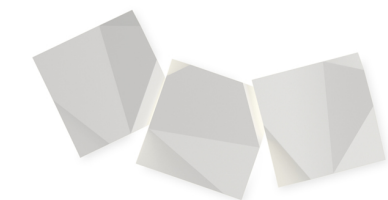

Origami

VIBIA

4506

Design By Ramón Esteve

ORIGAMI blends light functionality with an opportunity for artistic creation. With the new express clusters, designers can more easily create wall sconce patterns with 2, 3, or 4 piece preset configurations. ORIGAMI is LED and requires only one power feed for each cluster and is also rated for outdoor and wet locations. Available in white, brown, terra dark, or green lacquer finish options.

Spec sheet

Finish	 10 White NCS S 0300-N
	 53 Green M1 NCS S 6005-G80Y
	 38 Terra Dark NCS S 5040-Y70R
	 29 Brown D1 NCS S 8005-Y50R

LED color temperature 2700 K

Dimming TRIAC/ ELV

Installation type Surface mounted

Materials Shade: ABS
Lid: Polycarbonate

Light source 3 x LED STRIP 6.3W 350mA
A+

LED CRI>90 2269.26 lm 120.07
2700 K

Driver CC - Constant Current 350 120
V 50/60 HZ

Remarks A maximum of 30 modules can be connected to a single connection point. For bigger compositions, check connection system.