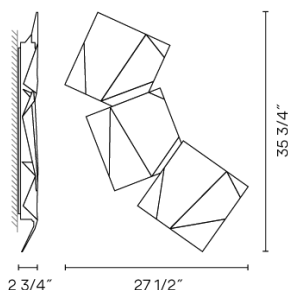

Origami

VIBIA

4506

Design By Ramón Esteve

ORIGAMI blends light functionality with an opportunity for artistic creation. With the new express clusters, designers can more easily create wall sconce patterns with 2, 3, or 4 piece preset configurations. ORIGAMI is LED and requires only one power feed for each cluster and is also rated for outdoor and wet locations. Available in white, brown, terra dark, or green lacquer finish options.

Spec sheet

Finish	 10 White NCS S 0300-N
	 53 Green M1 NCS S 6005-G80Y
	 38 Terra Dark NCS S 5040-Y70R
	 29 Brown D1 NCS S 8005-Y50R

LED color temperature 2700 K

Dimming TRIAC/ ELV

Installation type Surface mounted

Materials Shade: ABS
Lid: Polycarbonate

Light source 3 x LED STRIP 6.3W 350mA
A+

LED CRI>90 2269.26 lm 120.07
2700 K

Driver CC - Constant Current 350 120
V 50/60 HZ

Remarks A maximum of 30 modules can be connected to a single connection point. For bigger compositions, check connection system.

Dimmable **IP65**  **Wet Location**

50-60Hz **120V**

Application Wall Fixtures

Packaging 1 Box
37.4 m x 15.55 m x 8.58 m
Gross weight 11.01
Net weight 6.61
Vol. 2.8888

Lighting effect

General Lighting

Lamp that emits an upward or backward beam that is reflected by the ceiling or wall.