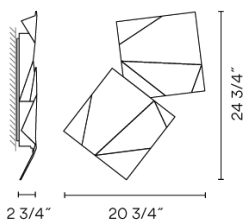

Origami

VIBIA

4504

Design By Ramón Esteve

ORIGAMI blends light functionality with an opportunity for artistic creation. With the new express clusters, designers can more easily create wall sconce patterns with 2, 3, or 4 piece preset configurations. ORIGAMI is LED and requires only one power feed for each cluster and is also rated for outdoor and wet locations. Available in white, brown, terra dark, or green lacquer finish options.

Spec sheet

Finish	38 Terra Dark NCS S 5040-Y70R
	53 Green M1 NCS S 6005-G80Y
	10 White NCS S 0300-N
	29 Brown D1 NCS S 8005-Y50R

LED color temperature	2700 K
Dimming	TRIAC/ ELV
Installation type	Surface mounted

Materials	Shade: ABS Lid: Polycarbonate

Light source	2 x LED STRIP 6.3W 350mA A+

LED	CR>90 1512.84 lm 120.07 2700 K

Driver	CC - Constant Current 350 120 V 50/60 HZ

Remarks	A maximum of 30 modules can be connected to a single connection point. For bigger compositions, check connection system.

Dimmable **IP65** **Wet Location**
50-60Hz **120V**

Application	Wall Fixtures

Packaging	1 Box 25 m x 15.55 m x 8.58 m Gross weight 8.81 Net weight 5.51 Vol. 1.9282

Lighting effect

General Lighting

Lamp that emits an upward or backward beam that is reflected by the ceiling or wall.

Photometric Data

VIBIA, INC.

USA & CANADA
272 Fernwood Ave. Edison, NJ 08837. USA
Phone 732 417 1700 sales@vibia.com www.vibia.com/us/usa

HEADQUARTERS
Progrés 4-6. 08850 Gavà
(Barcelona - Spain)