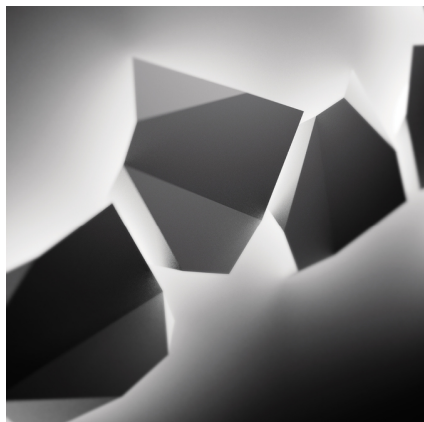

4500

Design By Ramón Esteve

ORIGAMI blends light functionality with an opportunity for artistic creation. With just two pieces, designers can create infinite compositions. With a single connection point between the pieces and simple surface mounting installation, create beautiful and original LED wall art. ORIGAMI lighting is rated for both outdoor (IP65 and UL WET location listed) and indoor settings.

Spec sheet

Finish	 29 Brown D1 NCS S 8005-Y50R
	 38 Terra Dark NCS S 5040-Y70R
	 53 Green M1 NCS S 6005-G80Y
	 10 White NCS S 0300-N

LED color temperature 2700 K

Dimming TRIAC/ ELV

Installation type Surface mounted