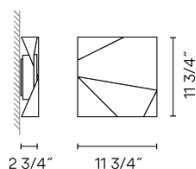

4500

Design By Ramón Esteve

ORIGAMI blends light functionality with an opportunity for artistic creation. With just two pieces, designers can create infinite compositions. With a single connection point between the pieces and simple surface mounting installation, create beautiful and original LED wall art. ORIGAMI lighting is rated for both outdoor (IP65 and UL WET location listed) and indoor settings.

Spec sheet

Finish	29 Brown D1 NCS S 8005-Y50R
	38 Terra Dark NCS S 5040-Y70R
	53 Green M1 NCS S 6005-G80Y
	10 White NCS S 0300-N

LED color temperature 2700 K

Dimming TRIAC/ ELV

Installation type Surface mounted

Materials Shade: ABS
Lid: Polycarbonate

Light source 1 x LED STRIP 6.3W 350mA
A+

LED CRI>90 756.42 lm 120.07
2700 K

Driver CC - Constant Current 350 120
V 50/60 HZ

Remarks A maximum of 30 modules can be connected to a single connection point. For bigger compositions, check connection system.

Dimmable IP65 Wet Location

50-60Hz 120V

Application Wall Fixtures

Packaging 1 Box
14.17 m x 13.98 m x 5.12 m
Gross weight 3.3
Net weight 2.97
Vol. 0.5862

Lighting effect

General Lighting

Lamp that emits an upward or backward beam that is reflected by the ceiling or wall.

Photometric Data