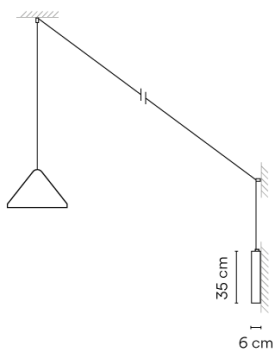

5642

Design By Arik Levy

Wall lamp. Design by Arik Levy. A 10-metre cable with two clamps leads from the base attached to the wall; at the end of the cable is the shade with LED lighting. Electronic control push-button. May be connected with or without plug.

Model Sheet

- Finish**
- 24 Beige M1
NCS S 2005-Y50R
 - 11 Black
NCS S 8500N
 - 10 White
NCS S 0300-N
 - 42 Blue M1
NCS S 5010-B10G

LED temperature color 2700 K

Dimming Push

Installation type Surface Canopy

Materials Cane: Carbon fiber
Wall plate: Steel

Light source 1 x LED 9W 350mA
D

LED CRI>80 1041 lm 116
2700 K

Driver CC - Constant Current 350
110-240 V 50/60 HZ

Remarks Can be connected with or without plug.
Cable length 10 m.
Push button on the wall plate

Application Wall Lamps

Packaging 2 Box
0.537 m x 0.537 m x 0.36 m
Gross weight 6.8
Net weight 3.75
Vol. 0.1159

Lighting effect

General Lighting

Lamp for general lighting that equally distributes the light in all directions.