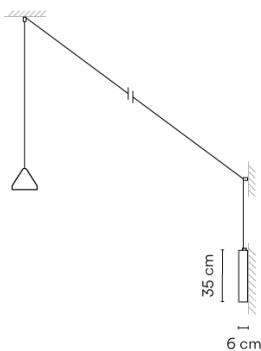

5640

Design By Arik Levy

Wall lamp. Design by Arik Levy. A 10-metre cable with two clamps leads from the base attached to the wall; at the end of the cable is the shade with LED lighting. Electronic control push-button. May be connected with or without plug.

Model Sheet

Finish	 10 White NCS S 0300-N 42 Blue M1 NCS S 5010-B10G 24 Beige M1 NCS S 2005-Y50R 11 Black NCS S 8500N

LED temperature color 2700 K

Dimming Push

Installation type Surface Canopy

Materials Cane: Carbon fiber
Wall plate: Steel

Light source 1 x LED 9W 350mA
D

LED CRI>80 1041 lm 116
2700 K

Driver CC - Constant Current 350
110-240 V 50/60 HZ

Remarks Can be connected with or without plug.
Cable length 10 m.
Push button on the wall plate

Application Wall Lamps

Packaging 2 Box
0.775 m x 0.125 m x 0.125 m
Gross weight 4.1
Net weight 1.75
Vol. 0.0234

Lighting effect

General Lighting

Lamp for general lighting that equally distributes the light in all directions.

Photometric Data

Other Applications

All of our products come with a five-year warranty. Check our legal terms at www.vibia.com/warranty

Vibia Lighting, S.L.U.

Office / Oficina
Progrés 4-6. 08850 Gavà. Barcelona, Spain.

International T +34 934 796 971
Spain / Portugal T +34 934 796 970

customer.service@vibia.com
vibia.com