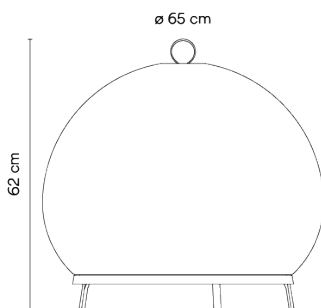

7494

Design By Meike Harde

Due to its large size, the Knit floor lamp takes centre stage, drawing people towards it by attracting their gazes, while its fabric shade has a welcoming tactile quality. The ring in its upper part makes it easily portable.

Model Sheet

Finish 24 Beige M1
NCS S 2005-Y50R

LED temperature color 2700 K

Dimming Casambi / Push

Installation type Plug-in

Materials Fabric Shade: PES FR
Diffuser ring and support: ABS
Diffuser: PMMA

Light source 6 x LED 5,9W 1050mA

LED CRI>90 4740 lm 133.9
2700 K

Driver Constant Voltage 1050
100~240 V V 50~60 Hz HZ

Application Floor Lamps

Packaging 1 Box
0.8 m x 0.8 m x 0.75 m
Gross weight 9,3
Net weight 5,9
Vol. 0.48

Lighting effect

General Lighting

Lamp for general lighting that equally distributes the light in all directions.

Photometric Data

Efficiency 50.38 lm/W
Coordinate System CG
Total Flux 1286.57 lm
Maximum Value 125.33 cd

Other Applications

All of our products come with a five-year warranty. Check our legal terms at www.vibia.com/warranty

Vibia Lighting, S.L.U.

Office / Oficina
Progrés 4-6. 08850 Gavà. Barcelona, Spain.

International T +34 934 796 971
Spain / Portugal T +34 934 796 970

customer.service@vibia.com
vibia.com