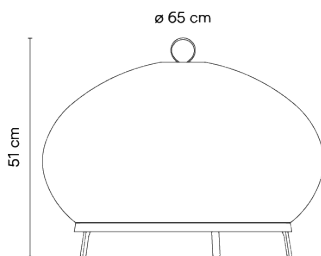

7492

Design By Meike Harde

Due to its large size, the Knit floor lamp takes centre stage, drawing people towards it by attracting their gazes, while its fabric shade has a welcoming tactile quality. The ring in its upper part makes it easily portable.

Model Sheet

Finish 24 Beige M1
NCS S 2005-Y50R

LED temperature color 2700 K

Dimming Casambi

Installation type Plug-in

Materials Fabric Shade: PES FR
Diffuser ring and support: ABS
Diffuser: PMMA

Light source 6 x LED 5,9W 1050mA

LED CRI>90 4740 lm 133.9
2700 K

Driver Constant Voltage 1050
100~240 V V 50~60 Hz HZ

☐ ☐ ☒ ☒ **Dimmable** **LED**

IP20 **Bi-volt** **50-60Hz**

Application Floor Lamps

Packaging 1 Box
0.593 m x 0.785 m x 0.785 m
Gross weight 7.3
Net weight 4.5
Vol. 0.3654

Lighting effect

General Lighting

Lamp for general lighting that equally distributes the light in all directions.

Photometric Data

Efficiency 50.38 lm/W
Coordinate System CG
Total Flux 1286.57 lm
Maximum Value 125.33 cd