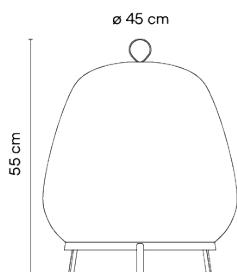

7490

Design By Meike Harde

Due to its large size, the Knit floor lamp takes centre stage, drawing people towards it by attracting their gazes, while its fabric shade has a welcoming tactile quality. The ring in its upper part makes it easily portable.

Model Sheet

Finish 24 Beige M1
NCS S 2005-Y50R

LED temperature color 2700 K

Dimming Push / Casambi

Installation type Plug-in

Materials Fabric Shade: PES FR
Diffuser ring and support: ABS
Diffuser: PMMA

Light source 6 x LED 5,9W 1050mA

LED CRI>90 4740 lm 133.9
2700 K

Driver Constant Voltage 1050
100~240 V V 50~60 Hz HZ

Application Floor Lamps

Packaging 1 Box
0.55 m x 0.55 m x 0.65 m
Gross weight 5.4
Net weight 3.3
Vol. 0.1966

Lighting effect

General Lighting

Lamp for general lighting that equally distributes the light in all directions.

Photometric Data

Efficiency 50.38 lm/W
Coordinate System CG
Total Flux 1286.57 lm
Maximum Value 125.33 cd