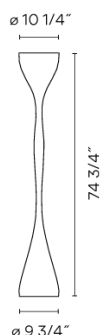

1330

Design By Diego Fortunato

Design by Diego Fortunato. Made in Spain by Vibia. This sleek contemporary torchiere floor lamp is finished with a white, beige, or blue lacquer over a durable polyurethane body. It features energy-efficient lamping for smart general and accent illumination. In-line on/off switch is on the cord.

Spec sheet

Finish	45 Blue D1 NCS S 7010-B10G
	10 White NCS S 0300-N
	25 Beige D1 NCS S 4005-Y50R

Dimming On/ Off

Installation type Surface mounted

Materials Body: Polyurethane rigid foam
Diffuser: Glass

Light source 1 x PL-T GX24q-4 Triple Tube 42W
A

Remarks Black cord

IP20 Dry Location 50-60Hz

120V

Packaging 2 Box
78.74 m x 12.99 m x 12.2 m
Gross weight 42.29
Net weight 38.06
Vol. 7.7199

Lighting effect

General Lighting

Lamp that emits an upward or backward beam that is reflected by the ceiling or wall.

Photometric Data

Efficiency	3%
Total Flux	3200.00
Maximum Value	188.45