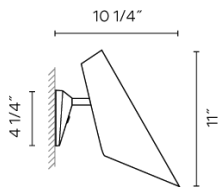

0720

Design By Lievore Altherr Molina

Wall light for reading. Designed by Lievore, Altherr, Molina. The mechanisms for rotating the head and the base are concealed. Switch on the wall plate.

Spec sheet

Finish

- 37 Terra Red
  NCS S 4040-Y70R
- 25 Beige D1
  NCS S 4005-Y50R
- 21 Black Grey
  NCS S 7000-N
- 10 White
  NCS S 0300-N
- 42 Blue M1
  NCS S 5010-B10G

Dimming On/ Off

Installation type Surface mounted

Materials Shade: Polycarbonate
Base: Zinc aluminum alloy

Light source 1 x LED B-11 120V 5,5W

Remarks On/off switch on the base
Adjustable Shade

IP20 Dry Location 50-60Hz
120V

Packaging

1 Box
8.27 m x 18.9 m x 8.27 m
Gross weight 4.85
Net weight 2.2
Vol. 0.7451

Lighting effect

General Lighting

Lamp having a light beam whose main function is to supply sufficient light for reading.

Photometric Data