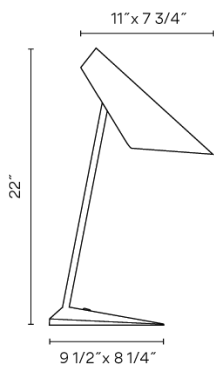

0700

Design By Lievore Altherr Molina

Wall light for reading. Designed by Lievore, Altherr, Molina. The mechanisms for rotating the head and the base are concealed. Switch on the fixture base for convenience.

Spec sheet

Finish

- 21 Black Grey
  NCS S 7000-N
- 10 White
  NCS S 0300-N
- 37 Terra Red
  NCS S 4040-Y70R
- 25 Beige D1
  NCS S 4005-Y50R
- 42 Blue M1
  NCS S 5010-B10G

Dimming

On/ Off

Installation type

Surface mounted

Materials

Shade: Polycarbonate
Base: Zinc aluminum alloy
Vertical tube: Steel

Light source

1 x LED B-11 120V 5,5W

Remarks

On/off switch on the base
Adjustable Shade

IP20 Dry Location 50-60Hz

120V

Packaging

1 Box
31.34 m x 11.5 m x 12.28 m
Gross weight 11.45
Net weight 7.05
Vol. 2.5603

Lighting effect

General Lighting

Lamp having a light beam whose main function is to supply sufficient light for reading.

Photometric Data