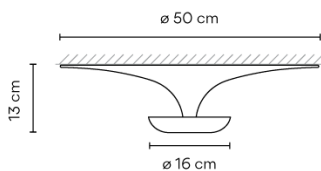

Funnel

VIBIA

2014

Design By undefined

Light for ceiling or wall fitting. Gives an indirect light which is ideal for creating a cosy atmosphere in any room. Non-dazzle.

Model Sheet

Finish	 36 Soft Pink NCS S 1010-Y50R
	 47 Green L1 NCS S 4005-G80Y
	 10 White NCS S 0300-N

LED temperature color 2700 K

Dimming DALI 1-10V Push
Optional Casambi
Min. quantity, upcharge and extra lead time apply [EN]

Installation type Surface Canopy

Materials Shade: Aluminum
Reflector: Aluminum
Wall plate: Steel

Light source 6 x LED 4,48W 350mA
E

LED CRI>90
2700 K

Driver CC - Constant Current 350
110-240 V 50/60 HZ

  **Dimmable** **LED**
IP20 **Bi-volt** **50-60Hz**

Application Ceiling Lamps

Packaging 1 Box
0.6 m x 0.6 m x 0.27 m
Gross weight 2.65
Net weight 2.1
Vol. 0.0972