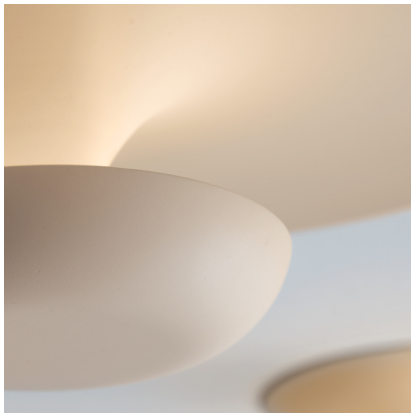

Funnel

VIBIA

2014

Design By undefined

Light for ceiling or wall fitting. Gives an indirect light which is ideal for creating a cosy atmosphere in any room. Non-dazzle.

Model Sheet

Finish	 36 Soft Pink NCS S 1010-Y50R
	 47 Green L1 NCS S 4005-G80Y
	 10 White NCS S 0300-N

LED temperature color 2700 K

Dimming DALI 1-10V Push
Optional Casambi
Min. quantity, upcharge and extra lead time apply [EN]

Installation type Surface Canopy

Materials Shade: Aluminum
Reflector: Aluminum
Wall plate: Steel