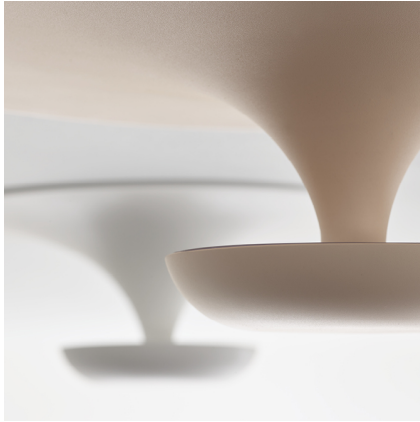

Funnel

VIBIA

2014

Design By undefined

Light for ceiling or wall fitting. Gives an indirect light which is ideal for creating a cosy atmosphere in any room. Non-dazzle.

Model Sheet

Finish	 36 Soft Pink NCS S 1010-Y50R
	 47 Green L1 NCS S 4005-G80Y
	 10 White NCS S 0300-N

LED temperature color 2700 K

Dimming DALI 1-10V Push
Optional Casambi
Min. quantity, upcharge and extra lead time apply [EN]

Installation type Surface Canopy

Materials Shade: Aluminum
Reflector: Aluminum
Wall plate: Steel