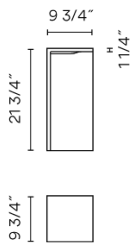

Empty

4136

Design By Xuclà

EMPTY - designed by Xuclà, is an outdoor floor lamp and furnishing, integrated matter and light into a single sculptural entity. After dark, EMPTY transforms its austere form through the use of an imperceptible LED light source, creating illuminated seating, tables, and sculptural path lights with an inviting, indirect light.

VIBIA

Spec sheet