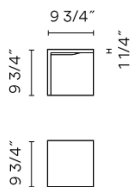

Empty

4135

Design By Xuclà

EMPTY - designed by Xuclà, is an outdoor floor lamp and furnishing, integrated matter and light into a single sculptural entity. After dark, EMPTY transforms its austere form through the use of an imperceptible LED light source, creating illuminated seating, tables, and sculptural path lights with an inviting, indirect light.

VIBIA

Spec sheet